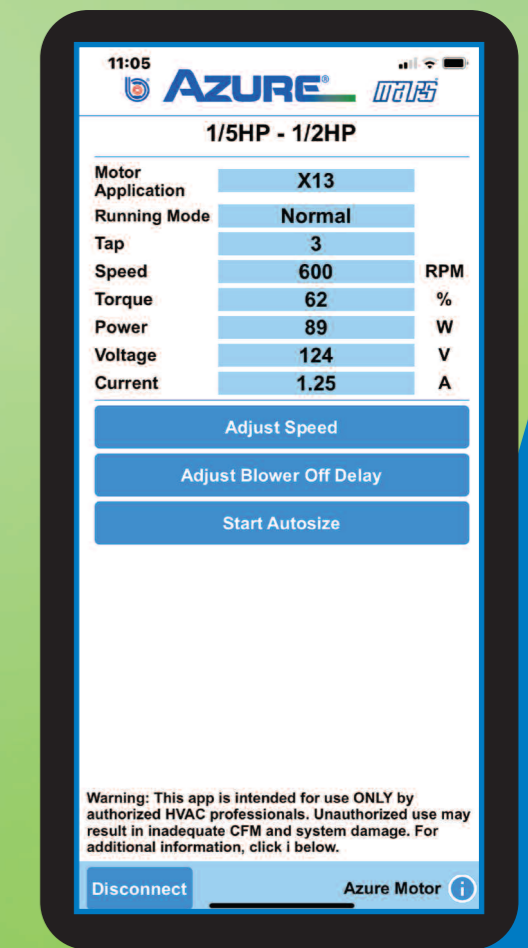

Azure Constant Torque ECM

Got One Of These Blower Motors?

Replace It With **AZURE®**

MARS No.	Horsepower	Voltage
10858	1/5-1/2	115/230
10859	1/2-1	115/230

Bluetooth Enabled Motor

- Any FER 2019 OEM Constant Torque Motor
- Genteq® X13®, Endura® Pro, Ensite®, Evergreen®
- US Motors® SelecTech®, EZ13®